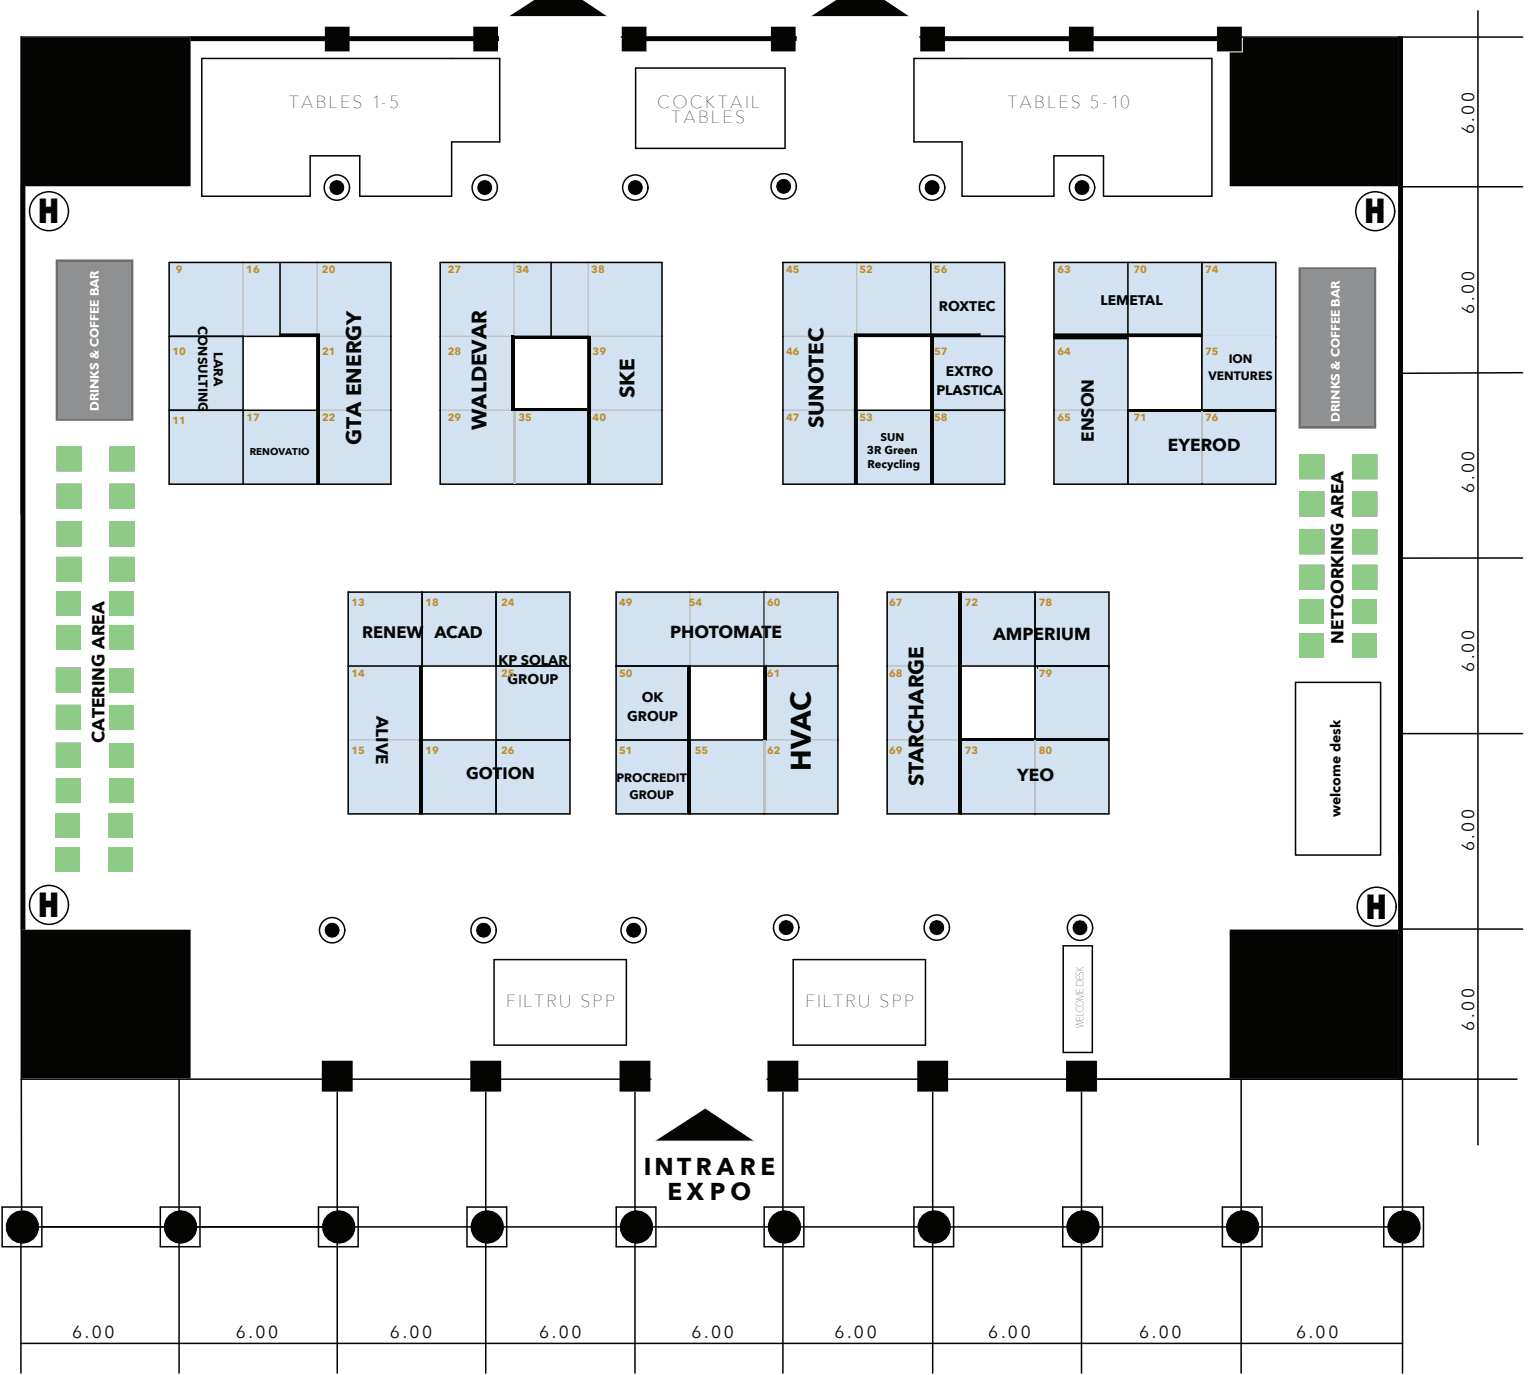

UNIRII HALL PLAN

TAKE IONESCU HALL

TABLES 1-5

COCKTAIL TABLES

TABLES 5-10

DRINKS & COFFEE BAR

DRINKS & COFFEE BAR

9 16 20